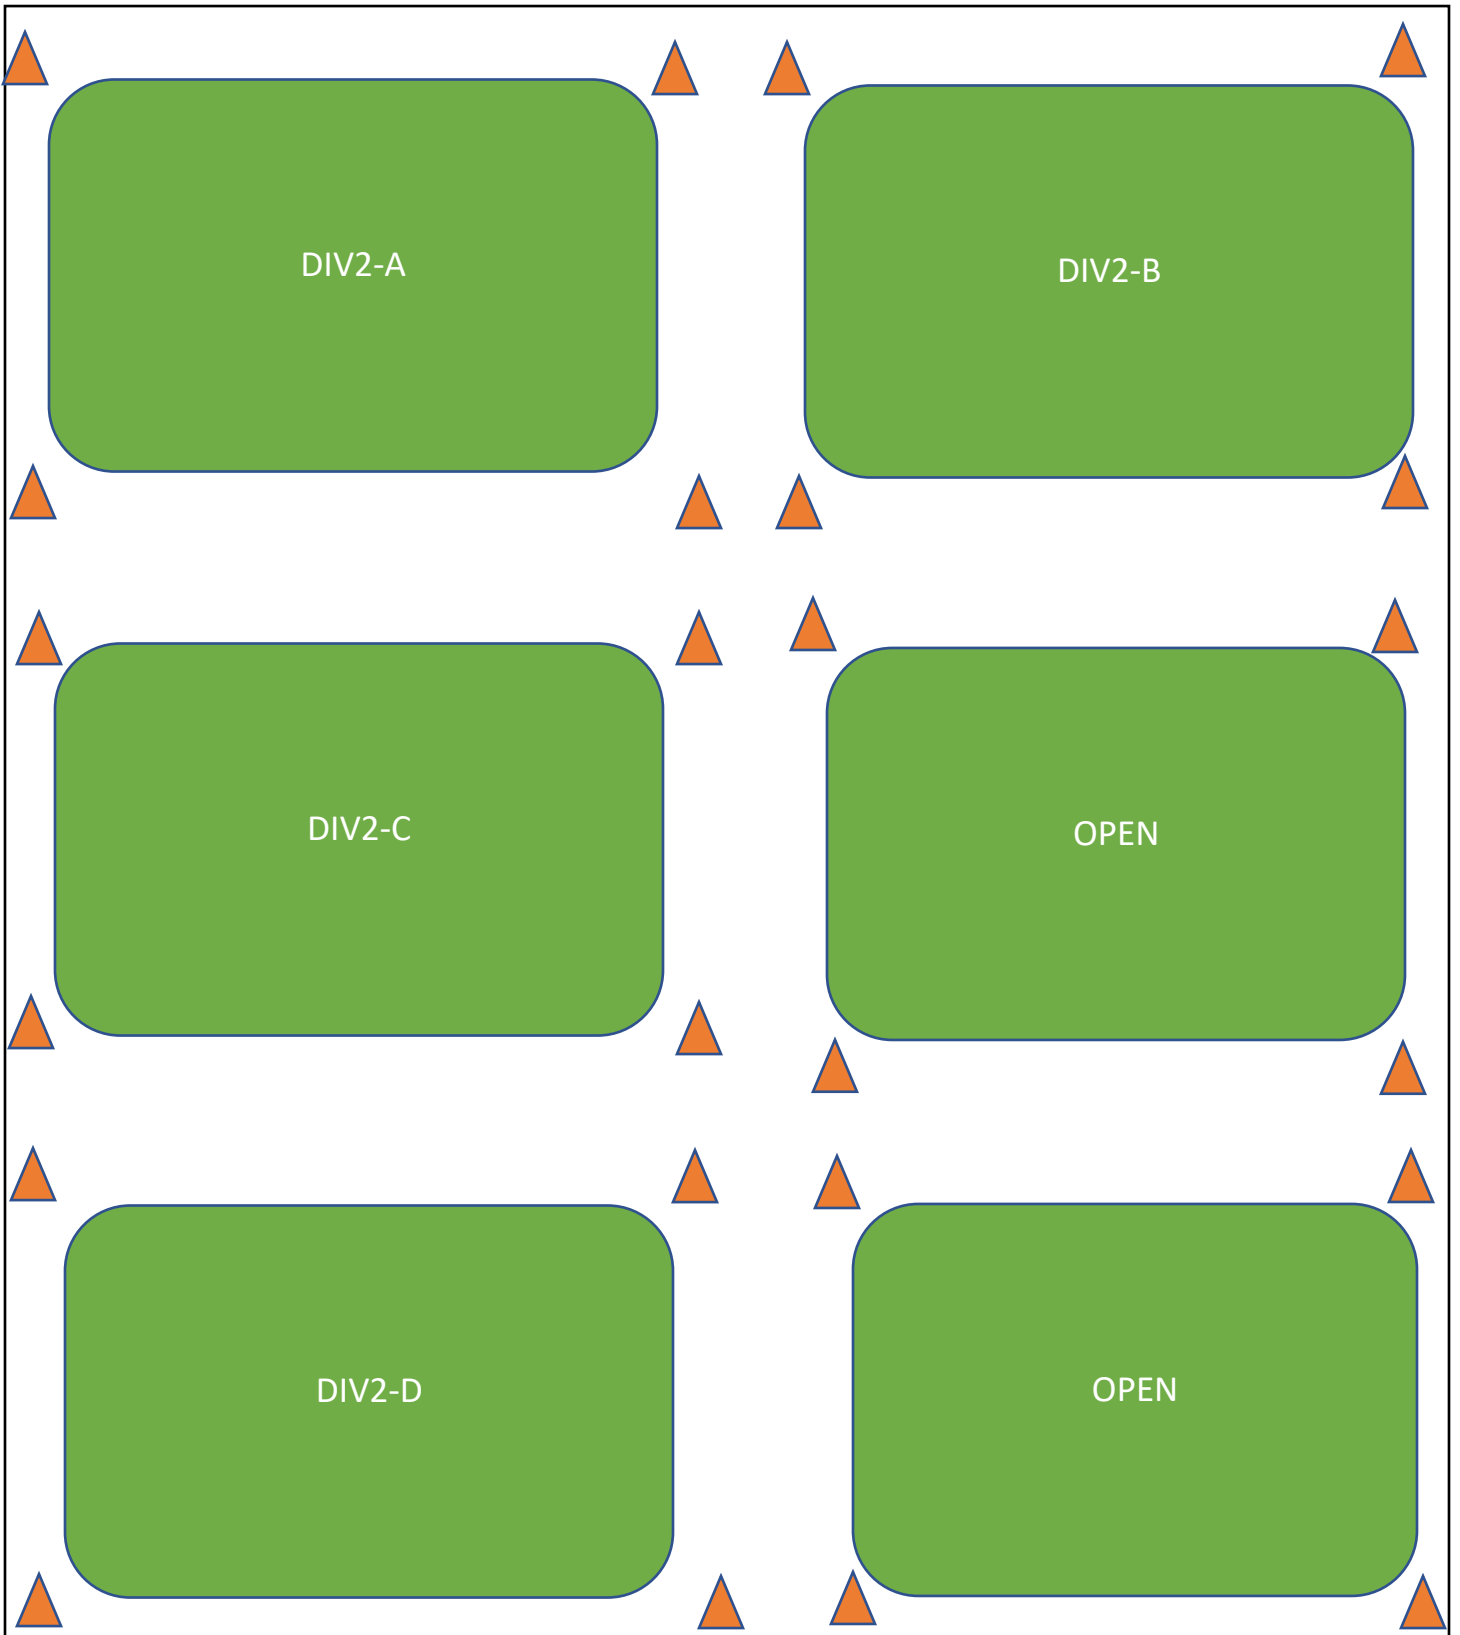

WEDNESDAY EVENINGS

EAST GOSHEN MAIN (UPPER) FIELDS - Fields #1, #2, #3

WEDNESDAY EVENINGS

EAST GOSHEN LOWER BACK RIGHT FIELDS – Fields #4, #5