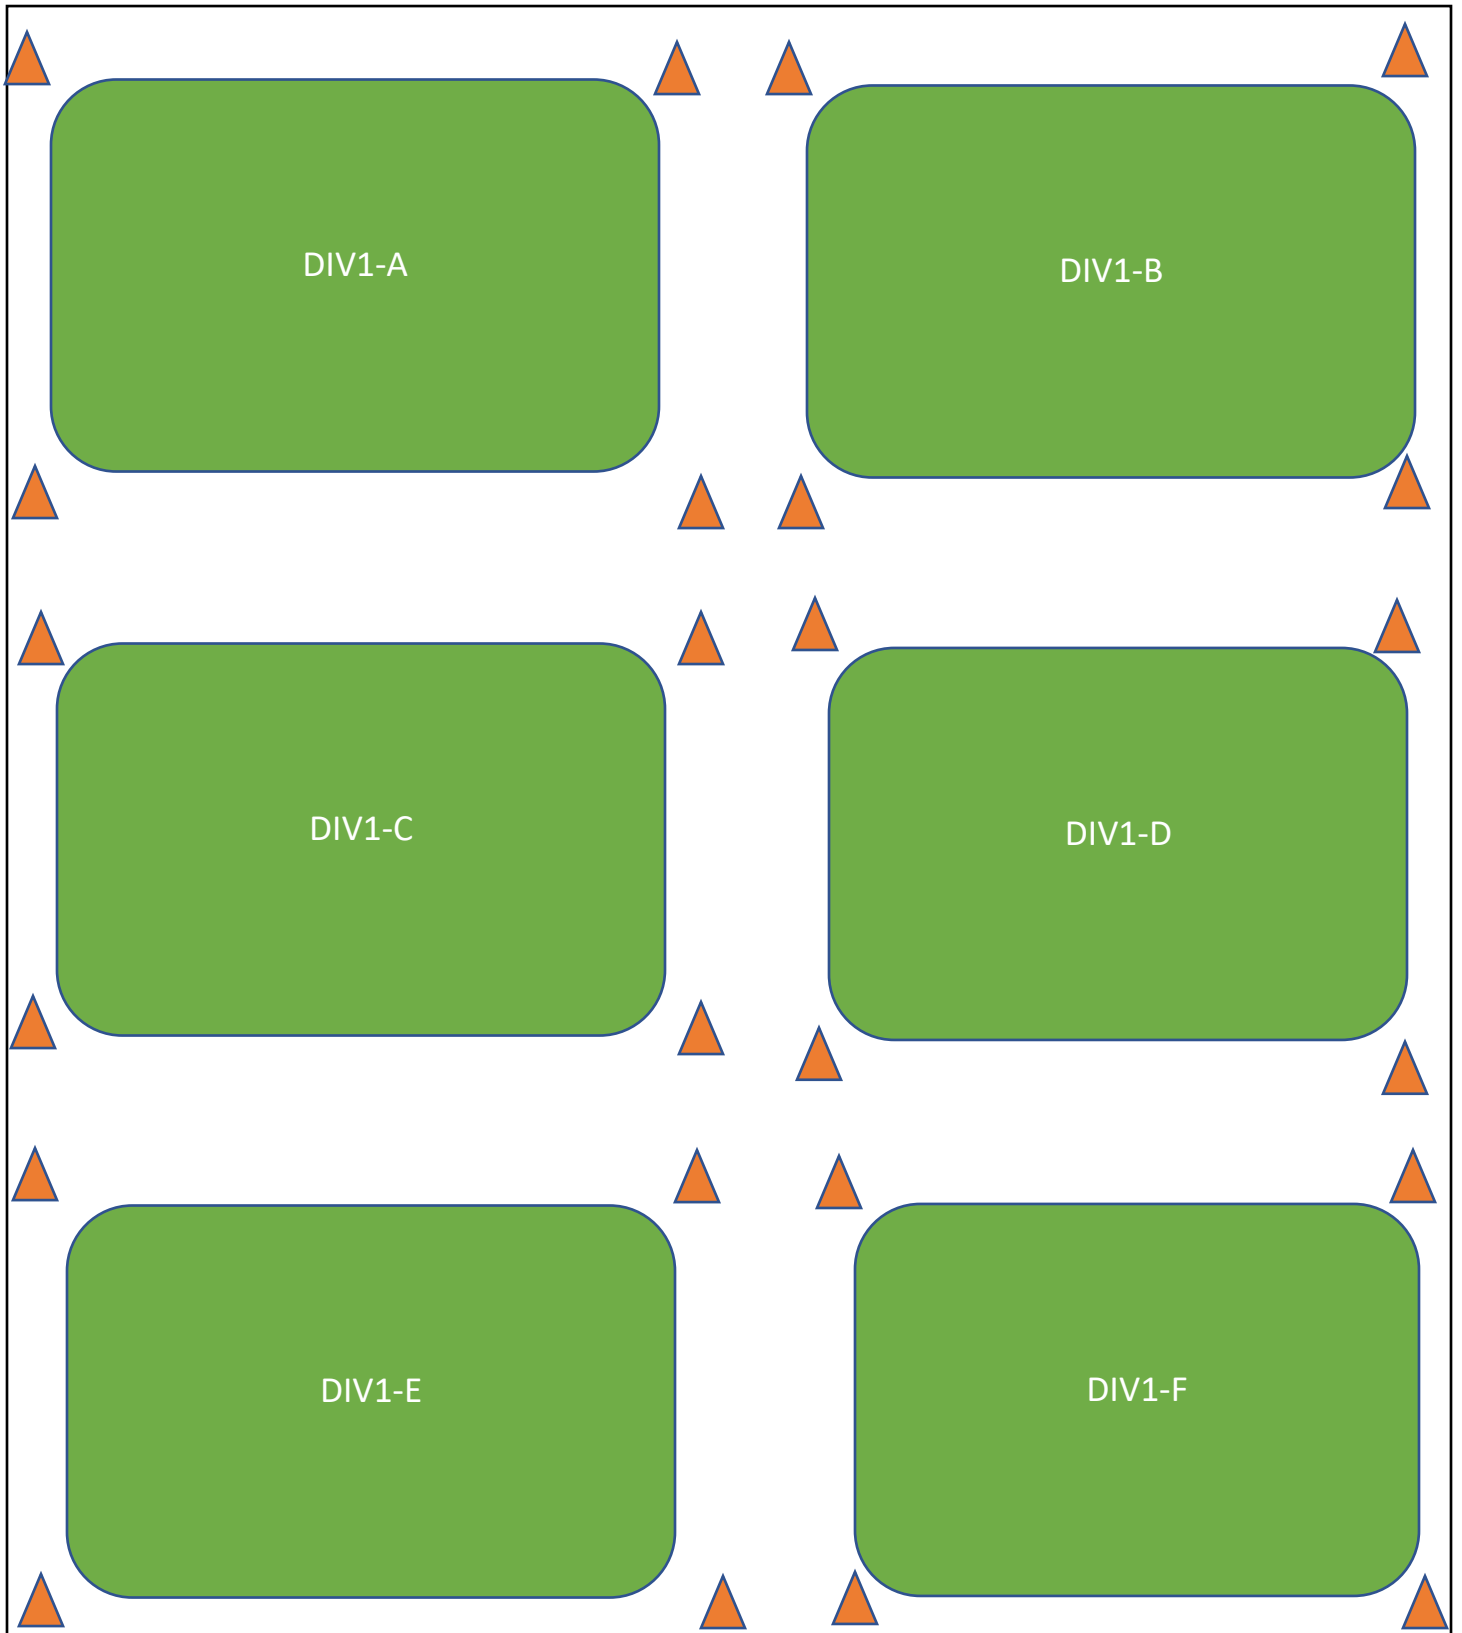

TUESDAY EVENINGS

EAST GOSHEN MAIN (UPPER) FIELDS - Fields #1, #2, #3

TUESDAY EVENINGS

EAST GOSHEN LOWER BACK RIGHT FIELDS – Fields #4, #5