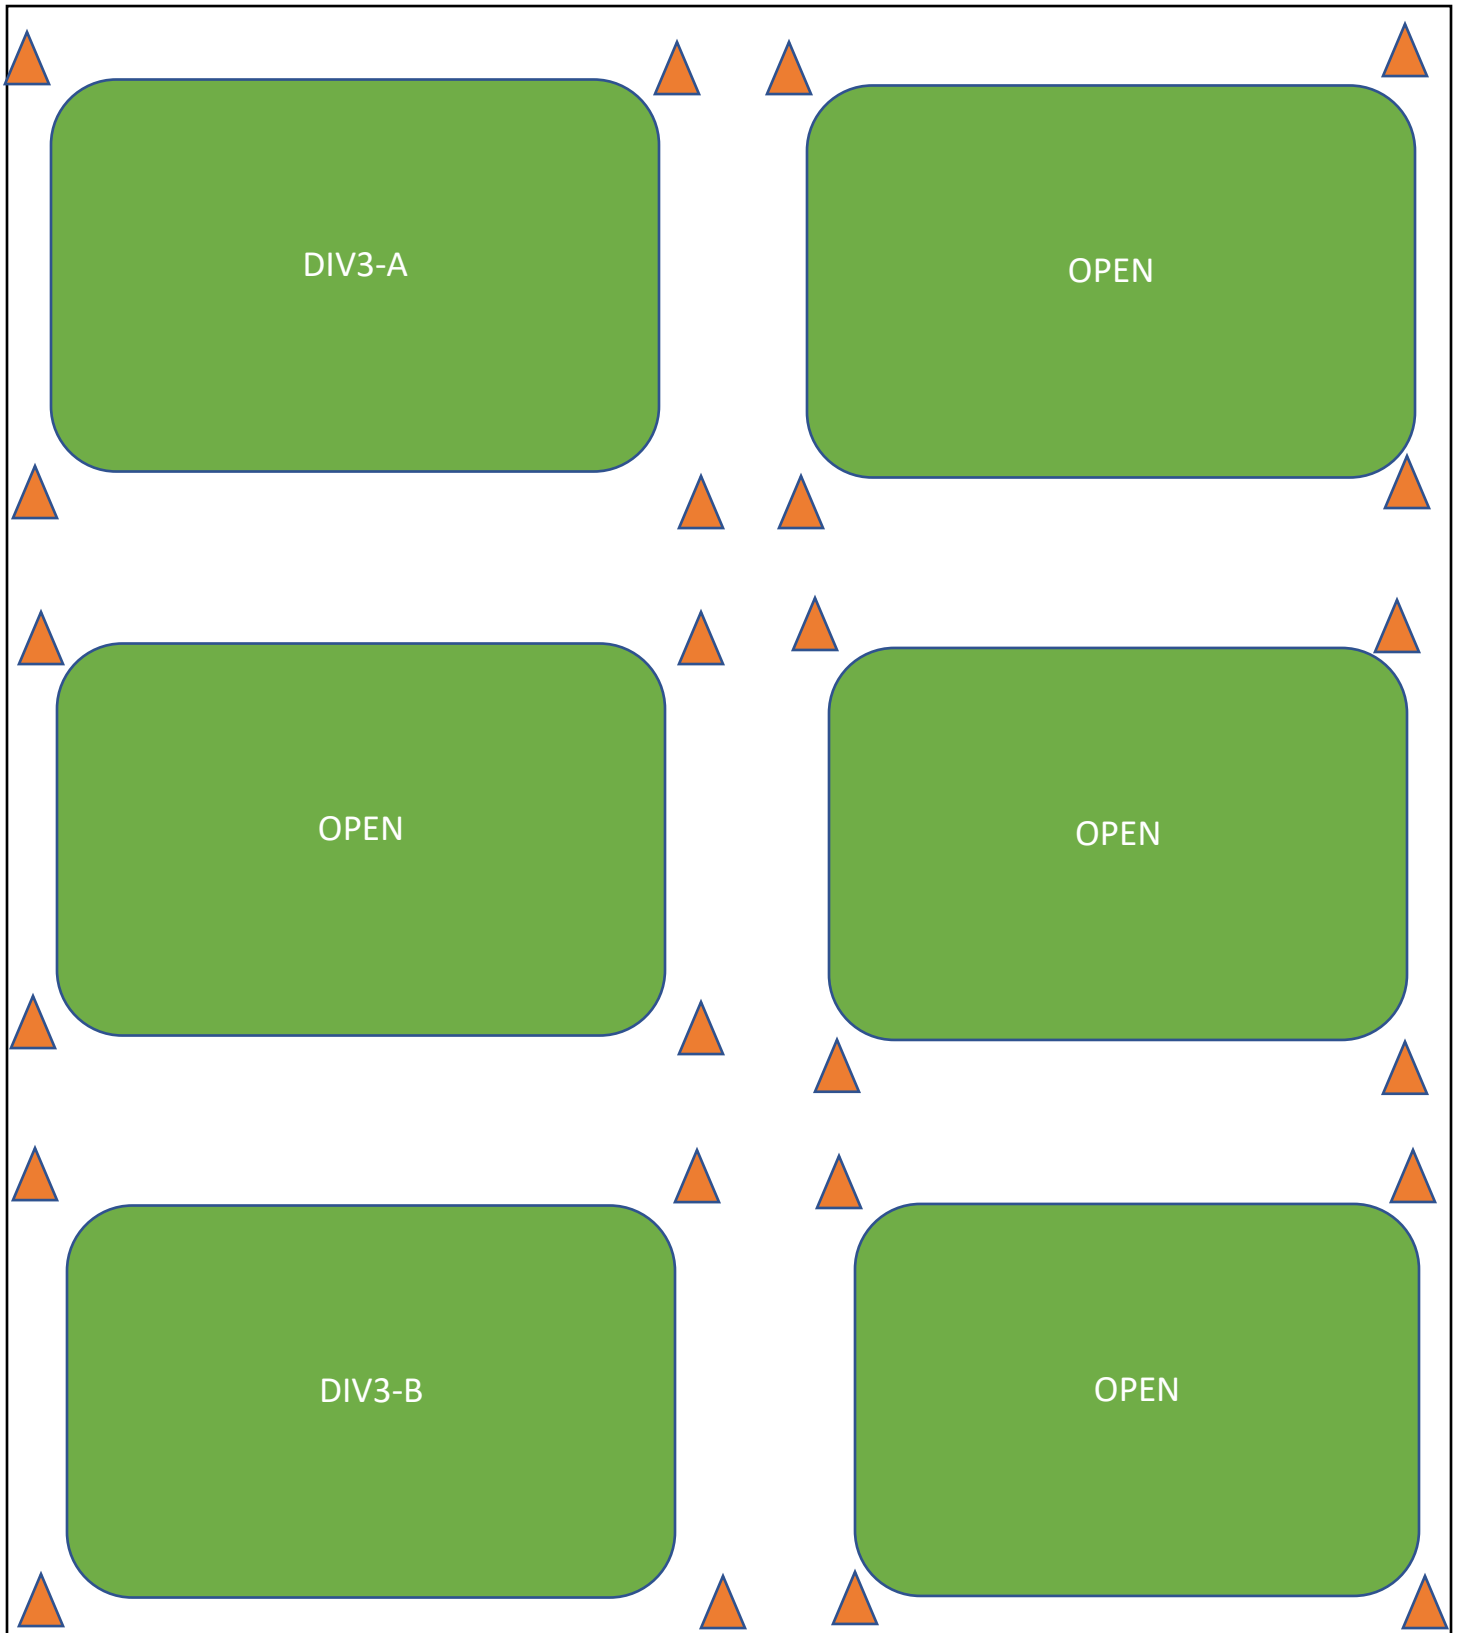

THURSDAY EVENINGS

EAST GOSHEN MAIN (UPPER) FIELDS - Fields #1, #2, #3

THURSDAY EVENINGS

EAST GOSHEN LOWER BACK RIGHT FIELDS – Fields #4, #5