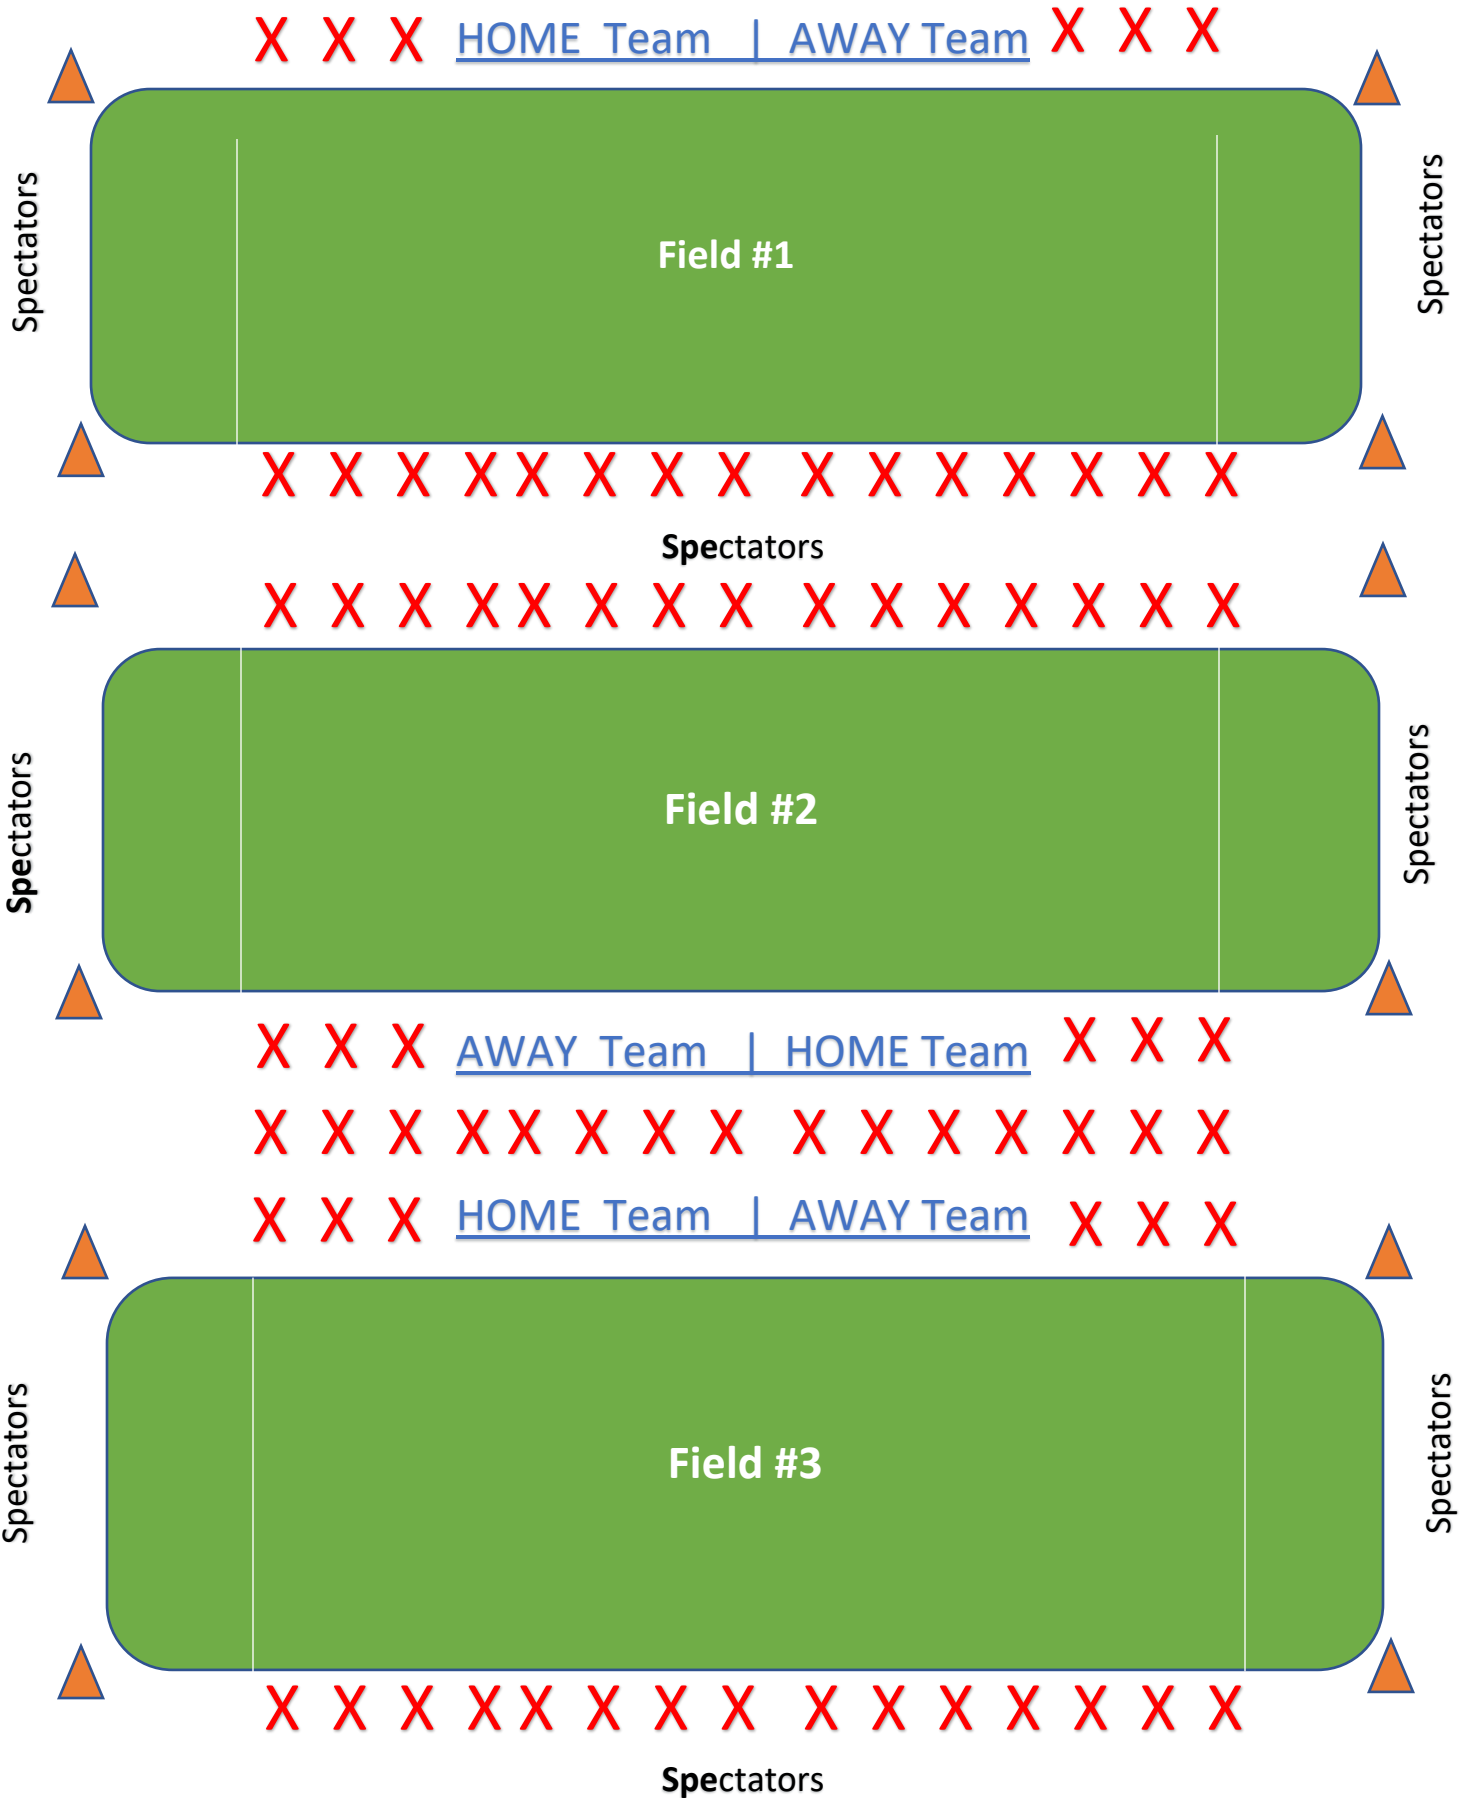

East Goshen Park – (UPPER) GAME FIELDS – Goal Post

East Goshen Park – (LOWER) GAME FIELDS

Spectators

X X X X X X X X X X X X X X X

Spectators

Spectators

X X X AWAY Team | HOME Team X X X

X X X X X X X X X X X X X X X

X X X HOME Team | AWAY Team X X X

Spectators

Spectators

X X X X X X X X X X X X X X X

Spectators

STREET SIDE – Paoli Pike

East Goshen Park – (ENTRANCE/PARKING LOT AREA) GAME FIELD

RESTROOMS/PARKING LOT/UPPER FOOTBALL FIELD SIDE

Spectators

PICNIC TABLES

East Goshen Park – GAME FIELDS MAP VIEW (NUMBERED)