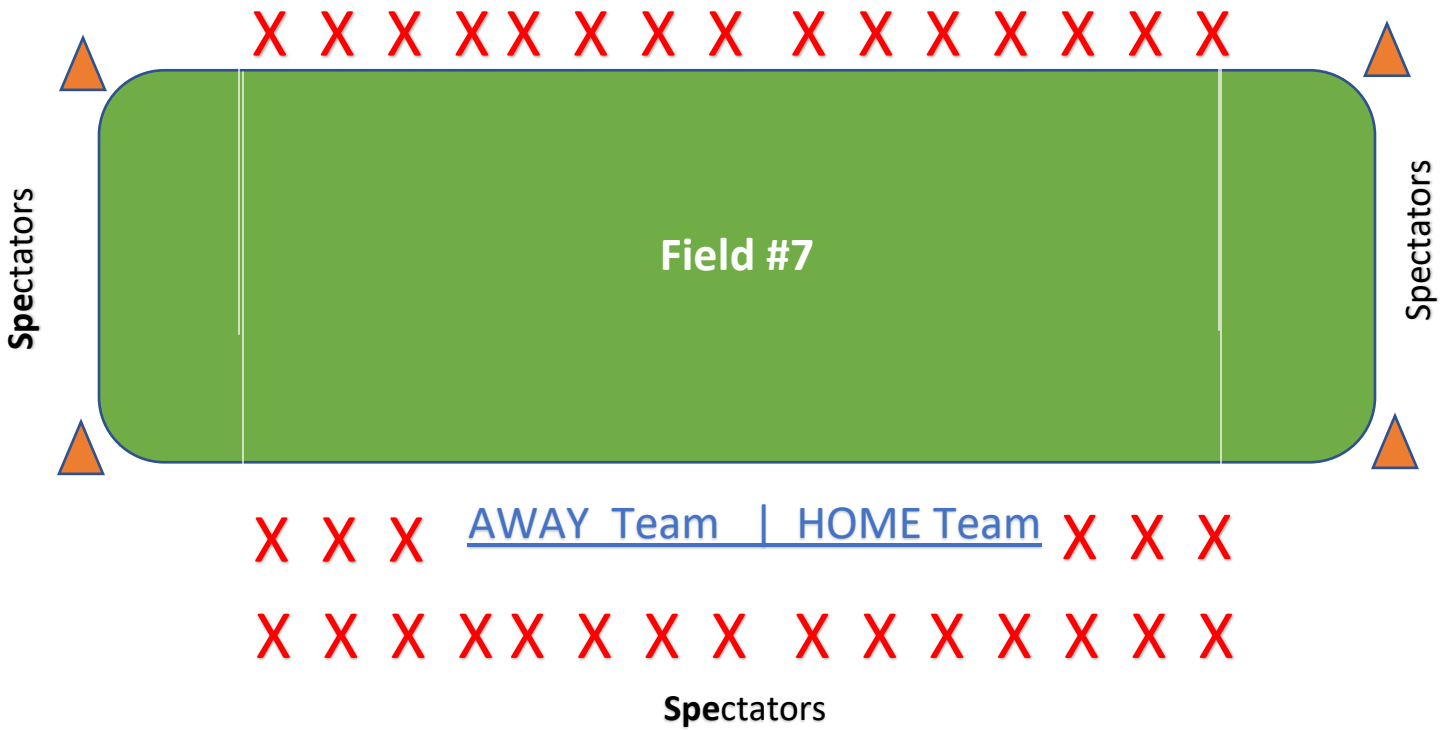

East Goshen Park – (UPPER) GAME FIELDS – Goal Post

East Goshen Park – (LOWER) GAME FIELDS

Spectators

X X X X X X X X X X X X X X X

Spectators

Spectators

X X X AWAY Team | HOME Team X X X

X X X X X X X X X X X X X X X

X X X HOME Team | AWAY Team X X X

Spectators

Spectators

X X X X X X X X X X X X X X X

Spectators

STREET SIDE – Paoli Pike

East Goshen Park – (ENTRANCE/PARKING LOT AREA) GAME FIELD

RESTROOMS/PARKING LOT/UPPER FOOTBALL FIELD SIDE

Spectators

PICNIC TABLES

East Goshen Park – GAME FIELDS MAP VIEW (NUMBERED)