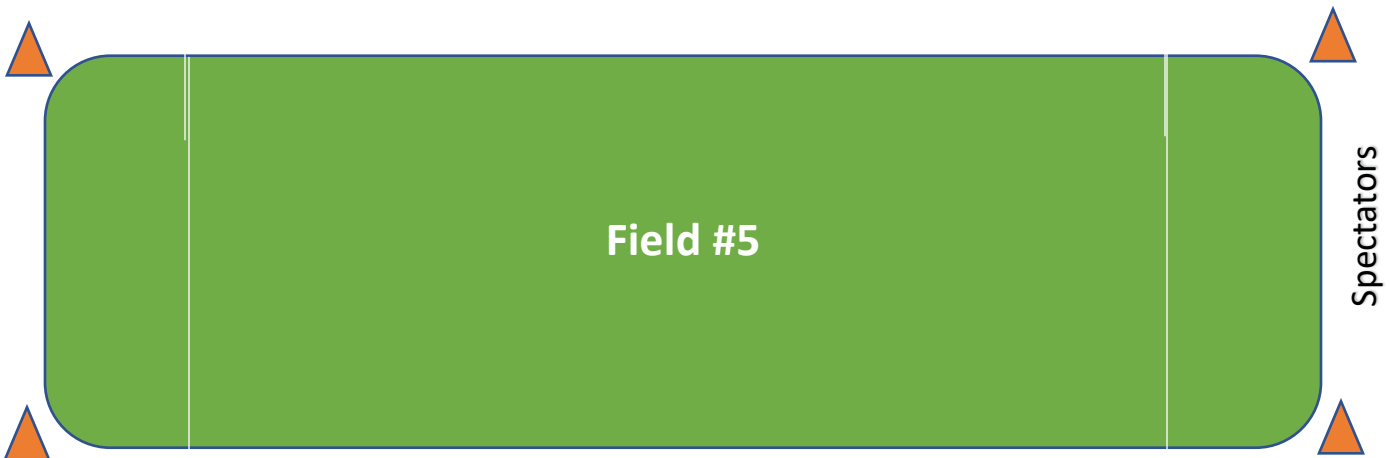

East Goshen Park – (UPPER) GAME FIELDS – Goal Post

East Goshen Park – (LOWER) GAME FIELDS

Spectators

X X X X X X X X X X X X X X X

Spectators

Spectators

X X X AWAY Team | HOME Team X X X

X X X X X X X X X X X X X X X

X X X HOME Team | AWAY Team X X X

Spectators

Spectators

X X X X X X X X X X X X X X X

Spectators

STREET SIDE – Paoli Pike

East Goshen Park – (ENTRANCE/PARKING LOT AREA) GAME FIELD

RESTROOMS/PARKING LOT/UPPER FOOTBALL FIELD SIDE

Spectators

PICNIC TABLES

East Goshen Park – GAME FIELDS MAP VIEW (NUMBERED)